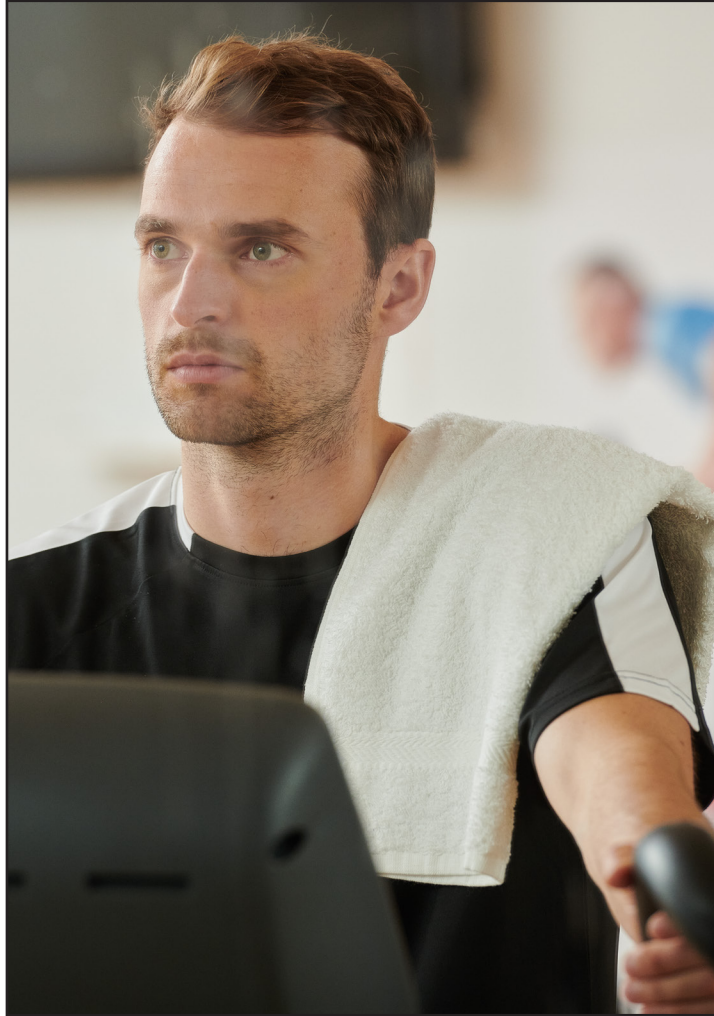

  
**TOWEL**  
CITY

TC002  
Luxury Gym Towel

Fabric: 100% Cotton  
Terry Towelling

Weight: 550gsm  
Sizes: One Size 40x60cm  
Carton: 72

Country of Origin: Pakistan  
Commodity Code: 63026000

- Herringbone border
- Hanging loop
- Oeko-Tex Ae Approved
- Luxury terry fabric with soft deep pile
- Excellent absorbency

- Wash at 40 degrees synthetic
- Wash dark colours separately
- Use colour sensitive detergent
- Do not use fabric conditioner

  
**TOWEL**  
CITY  
TC002  
Luxury Gym Towel

Measurments	ONE
Length - cms	60
Width - cms	40
Border - cms	2.5