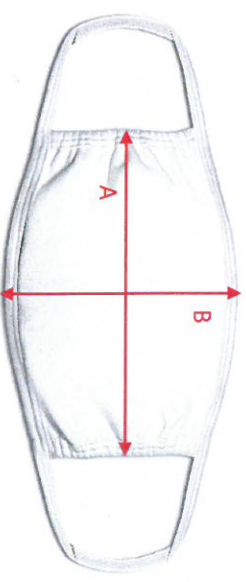

# 100% Cotton Face Mask

## Mask Dimensions and Print Area:

### Mask Dimensions:

- Width (A): 17.50 cm
- Depth (B): 12.50 cm

### Print Area:

- Width: 12 to 13 cm
- Depth: 8 to 9 cm

- Perfect fit over nose and mouth
- Fabric surface proven for excellent print quality (Print machine set up may need adjustment to handle 3 ply fabric)