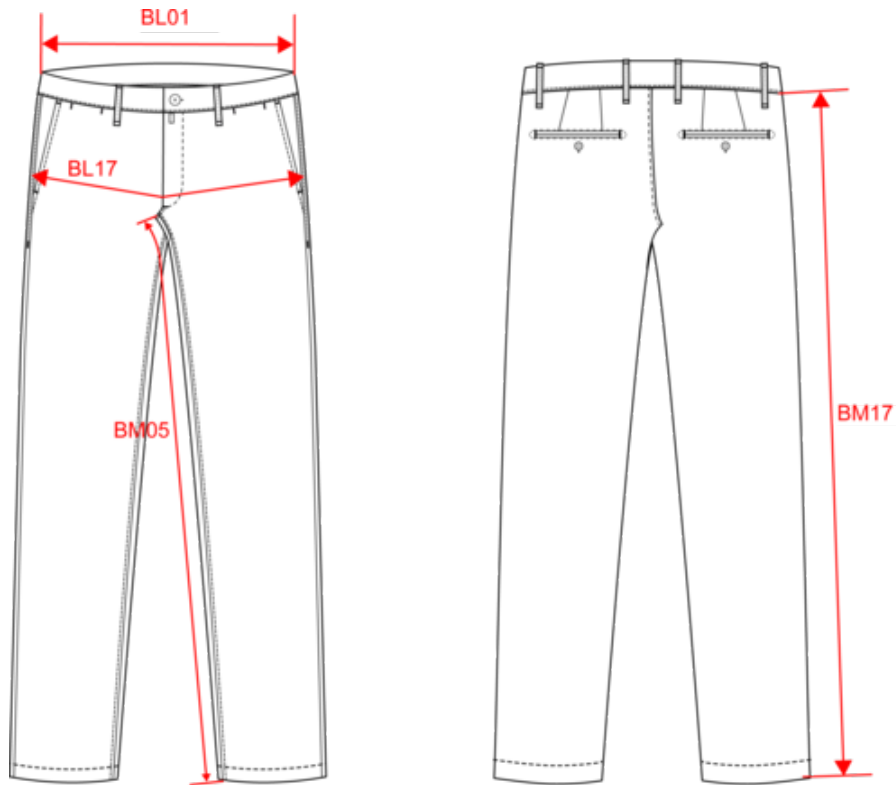

235 g/m²

Sizes

26 UK (36 FR) 28 UK (38 FR) 30 UK (40 FR) 32 UK (42 FR) 34 UK (44 FR) 36 UK (46 FR) 38 UK (48 FR) 40 UK (50 FR)

More information

Logistic

1 15

Country of origin

BD - Bangladesh

Organic
Certified by Ecocert Greenlife.
EGL N°183960 / TOPTEX France

Organic
Certified by Ecocert Greenlife.
EGL N°165651 / NATIVE SPIRIT

Dimensions (cm)

Measurements in cm	36	38	40	42	44	46	48	50
BL01 - 1/2 waist width (buttoned up and front band over back band)	38.50	40.50	42.50	44.50	46.50	49.00	51.50	54.00
BL17 - 1/2 hip width (measured parallel to waistband)	46.50	48.50	50.50	52.50	54.50	56.50	58.50	60.50
BM05 - Inseam length	83.00	83.00	83.00	83.00	83.00	83.00	83.00	83.00
BM17 - Side length (waistband excluded)	102.00	102.50	103.00	103.50	104.00	104.50	105.00	105.50

Pineapple
RVB : 254,219,119
Pantone C : 120C
Pantone TCX : 12-0736TCX
- 

Wet Sand
RVB : 164,146,128
Pantone C : 7536C
Pantone TCX : 17-1312TCX

Logistic

Sizes	Width (cm)	Height (cm)	Length (cm)	Net weight (kg)	Gross weight (kg)	Pieces/Box	Pieces/Bundle
36 FR	40.00	17.00	60.00	5.65000	7.05000	15	1
38 FR	40.00	17.00	60.00	5.75000	7.35000	15	1
40 FR	40.00	17.00	60.00	5.95000	7.35000	15	1
42 FR	40.00	17.00	60.00	6.20000	7.60000	15	1
44 FR	40.00	17.00	60.00	6.38000	7.78000	15	1
46 FR	40.00	17.00	60.00	6.62000	8.02000	15	1
48 FR	40.00	17.00	60.00	6.75000	8.15000	15	1
50 FR	40.00	17.00	60.00	6.93000	8.33000	15	1