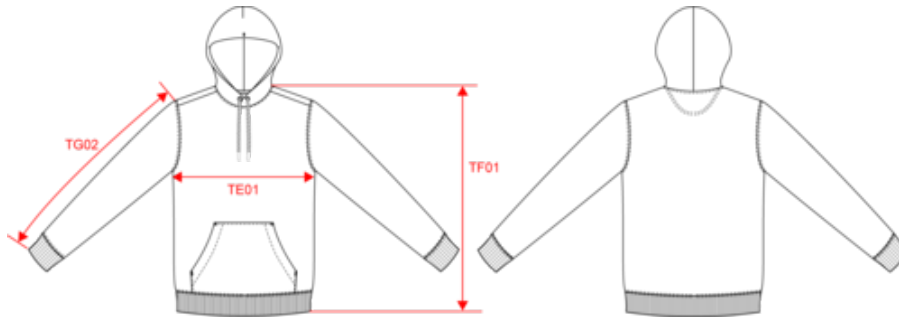

**About**

- 3-yarn LSF (Low Shrinkage Fleece) design: hard-wearing and wash-resistant.
- Wide choice of colours.
- Soft surface and cosy inner.

85 % organic cotton / 15 % post-consumer recycled polyester. Ringspun combed cotton. Straight fit. Enzyme washed. 3-ply brushed fleece, LSF (Low Shrinkage Fleece: pre-shrunk fleece). 1/2 circle in the back. Kangaroo pocket. 1 x 1 rib bottom hem and cuffs. Double over stitching on cuffs, armholes, bottom hem and 1/2 circle. Taped neck inside at the back. Lined hood in main material with drawstring tie-off. Round drawstring with recycled metal tips and eyelets.

**Sizes**

**More information**

**Logistic**

**Country of origin**

BD - Bangladesh

**Customs code**

61102099

**Colours**

**Certifications**

**NS401**  
Unisex eco-friendly hooded sweatshirt

Dimensions (cm)

| Measurements in cm                            | XXS   | XS    | S     | M     | L     | XL    | XXL   | 3XL   | 4XL   |
|---|-------|-------|-------|-------|-------|-------|-------|-------|-------|
| TE01 - 1/2 chest width at 1.5cm below armhole | 46.00 | 49.00 | 52.00 | 55.00 | 58.00 | 61.00 | 64.00 | 67.00 | 70.00 |
| TF01 - Total height from HSP                  | 66.00 | 68.00 | 70.00 | 72.00 | 74.00 | 76.00 | 78.00 | 80.00 | 82.00 |
| TG02 - Long sleeve length                     | 66.00 | 67.00 | 68.00 | 69.00 | 70.00 | 62.00 | 63.00 | 64.00 | 65.00 |