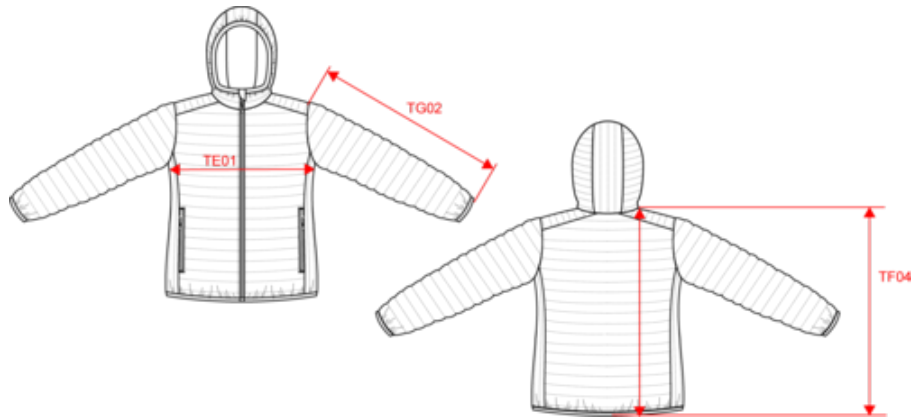

KARIBAN

K6111

Ladies' lightweight hooded padded jacket

- Practical, warm and super light.
- Hard-wearing, supple and easy-care material.
- Folds up into storage bag.

100% polyamide (Marl Silver 100% polyester, Marl Dark Grey: 70% polyamide/30% polyester). Polyester lining. Warm and ultra-lightweight. Folds up into storage bag. 2 front zipped pockets. Contrast interior: Convoy Grey for Black, Red, Marl Dark Grey and Marl Silver; Navy for Light Royal Blue; Black for Forest Green. Tone-on-tone interior: Navy for Navy; White for White. Average weight size M : 448g.

Ladies' lightweight hooded padded jacket

Dimensions (cm)

Measurements in cm	S	M	L	XL	XXL	XS
TE01 - 1/2 chest width at 1.5cm below armhole	46.00	49.00	52.00	55.00	58.00	61.00
TF04 - Back total height from HSP	60.00	62.00	64.00	66.00	68.00	70.00
TG02 - Long sleeve length	64.00	65.00	66.00	67.00	68.00	69.00