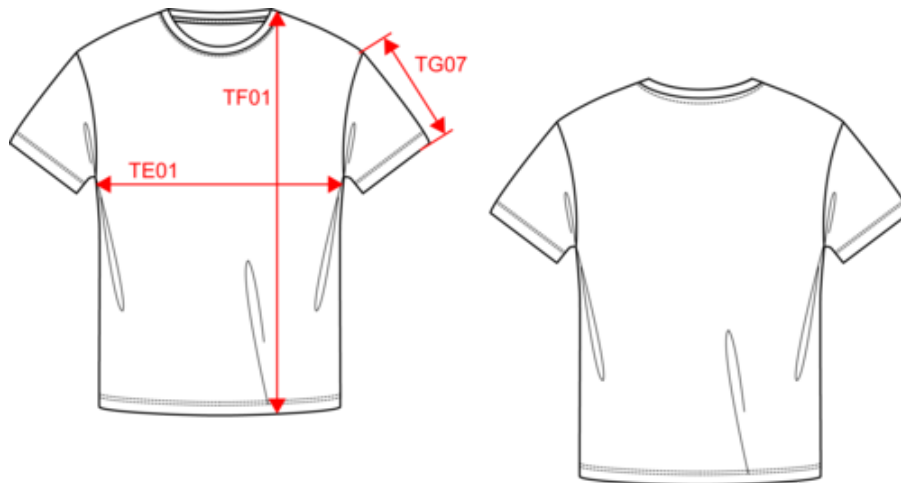

KARIBAN

K356

Short-sleeved crew neck T-shirt

- Enzyme washing and combed cotton: keeps surfaces smooth after several washes.
- Soft to the touch and excellent printability.
- Large choice of colours

100% enzyme-washed combed cotton (Oxford Grey : 90% cotton / 10% viscose). Fitted style. Neck tape (Oxford Grey neck tape for all colours, except for White body where neck tape is White and Oxford Grey body where neck tape is Dark Grey). Twin needle finishing at the cuffs and hem.

K363

KARIBAN

K356

Short-sleeved crew neck T-shirt

Dimensions (cm)

Measurements in cm	S	M	L	XL	XXL	3XL	4XL
TE01 - 1/2 chest width at 1.5cm below armhole	49.00	52.00	55.00	58.00	61.00	64.00	67.00
TF01 - Total height from HSP	70.00	72.00	74.00	76.00	78.00	80.00	82.00
TG07 - Short sleeve length	20.50	21.25	22.00	22.75	23.50	24.25	25.00