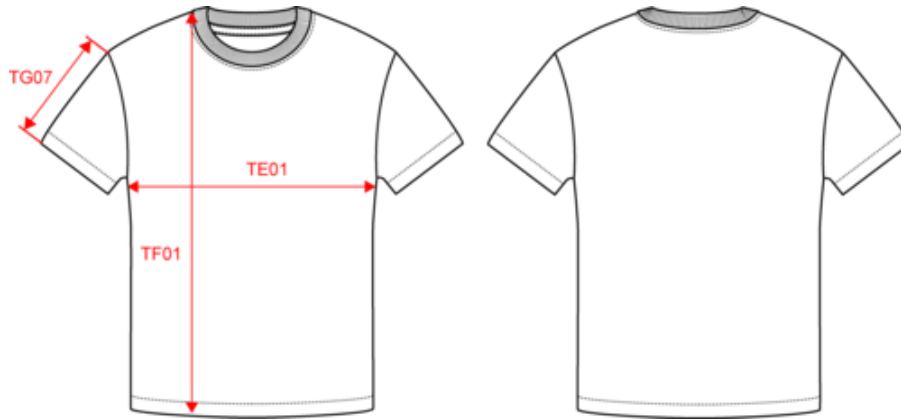

KARIBAN

K3008

Oversized short-sleeved unisex t-shirt

- Oversize cut for a streetwear style and maximum comfort.
- Shoulders backed with silicone for a better fit.
- No label: 100% customisable for your brand.

100% cotton (except in the Oxford Grey colourway: 90% cotton and 10% viscose). Carded cotton. Jersey fabric. Oversized fit with dropped shoulders. Cut and sewn. Shoulders backed with silicone for a better fit. Round 1x1 ribbed tone-on-tone neckline with single over stitching. Matching taped neck. Single over stitching on the cuffs and the bottom of the garment. No brand label on the collar, only a size tag for easy decoration.

| Measurements in cm | XS | S | M | L | XL | XXL | 3XL |
|---|-------|-------|-------|-------|-------|-------|-------|
| TE01 - 1/2 chest width at 1.5cm below armhole | 52.00 | 55.00 | 58.00 | 61.00 | 64.00 | 67.00 | 70.00 |
| TF01 - Total height from HSP | 69.00 | 71.00 | 73.00 | 75.00 | 77.00 | 79.00 | 81.00 |
| TG07 - Short sleeve length | 21.50 | 22.00 | 22.50 | 23.00 | 23.50 | 24.00 | 24.50 |

Oxford Grey

RVB :
Pantone C : Based on Cool gray 7C / Black
Pantone TCX : 16-3850TCX / 19-4004TCX

White

RVB : 236,236,252
Pantone C : White
Pantone TCX : 11-0601TCX

Logisti

10

50

| Sizes | Width (cm) | Height (cm) | Length (cm) | Net weight (kg) | Gross weight (kg) | Pieces/Box | Pieces/Bundle |
|-------|------------|-------------|-------------|-----------------|-------------------|------------|---------------|
| XS | 40.00000 | 20.00000 | 60.00000 | 10.20000 | 11.50000 | 50 | 10 |
| S | 40.00000 | 20.00000 | 60.00000 | 10.90000 | 12.20000 | 50 | 10 |
| M | 40.00000 | 20.00000 | 60.00000 | 11.60000 | 12.90000 | 50 | 10 |
| L | 40.00000 | 22.00000 | 60.00000 | 12.40000 | 13.70000 | 50 | 10 |
| XL | 40.00000 | 22.00000 | 60.00000 | 13.30000 | 14.60000 | 50 | 10 |
| XXL | 40.00000 | 24.00000 | 60.00000 | 14.20000 | 15.50000 | 50 | 10 |
| 3XL | 40.00000 | 24.00000 | 60.00000 | 15.10000 | 16.40000 | 50 | 10 |