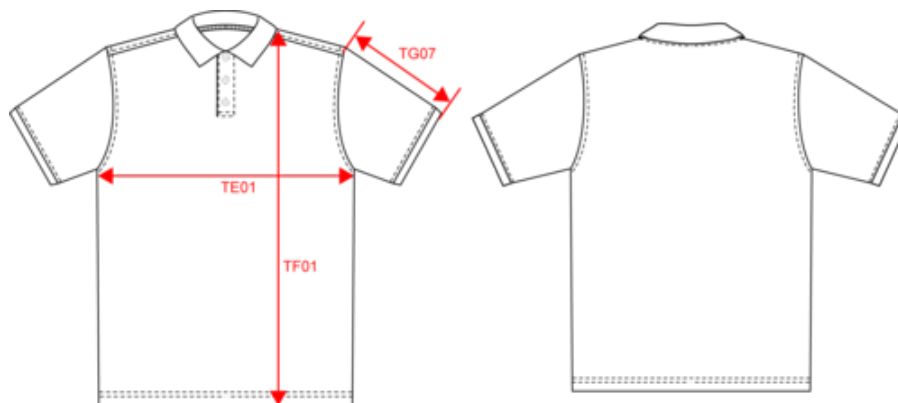

KARIBAN

K254

Men's short-sleeved piqué polo shirt

- Made of pre-shrunk RingSpun combed cotton: smooth, soft and resistant fibre.
- Straight fit.
- Iconic chic, casual polo shirt.

100% cotton (Oxford grey: 90% cotton/10% viscose. Ash Heather : 98% cotton/2% viscose). RingSpun pre-shrunk combed cotton. Piqué stitch. Straight fit. 1x1 ribbed neck and cuffs. Placket with 3 matching buttons. Taped neck.

61051000

Also available in version

K255

K268

KARIBAN

K254

Men's short-sleeved piqué polo shirt

Dimensions (cm)

Measurements in cm	3XL	4XL	L	M	S	XL	XXL
TE01 - 1/2 chest width at 1.5cm below armhole	50.00	53.00	56.00	59.00	62.00	65.00	68.00
TF01 - Total height from HSP	70.00	72.00	74.00	76.00	78.00	80.00	82.00
TG07 - Short sleeve length	22.75	23.50	24.25	25.00	25.75	26.50	27.25